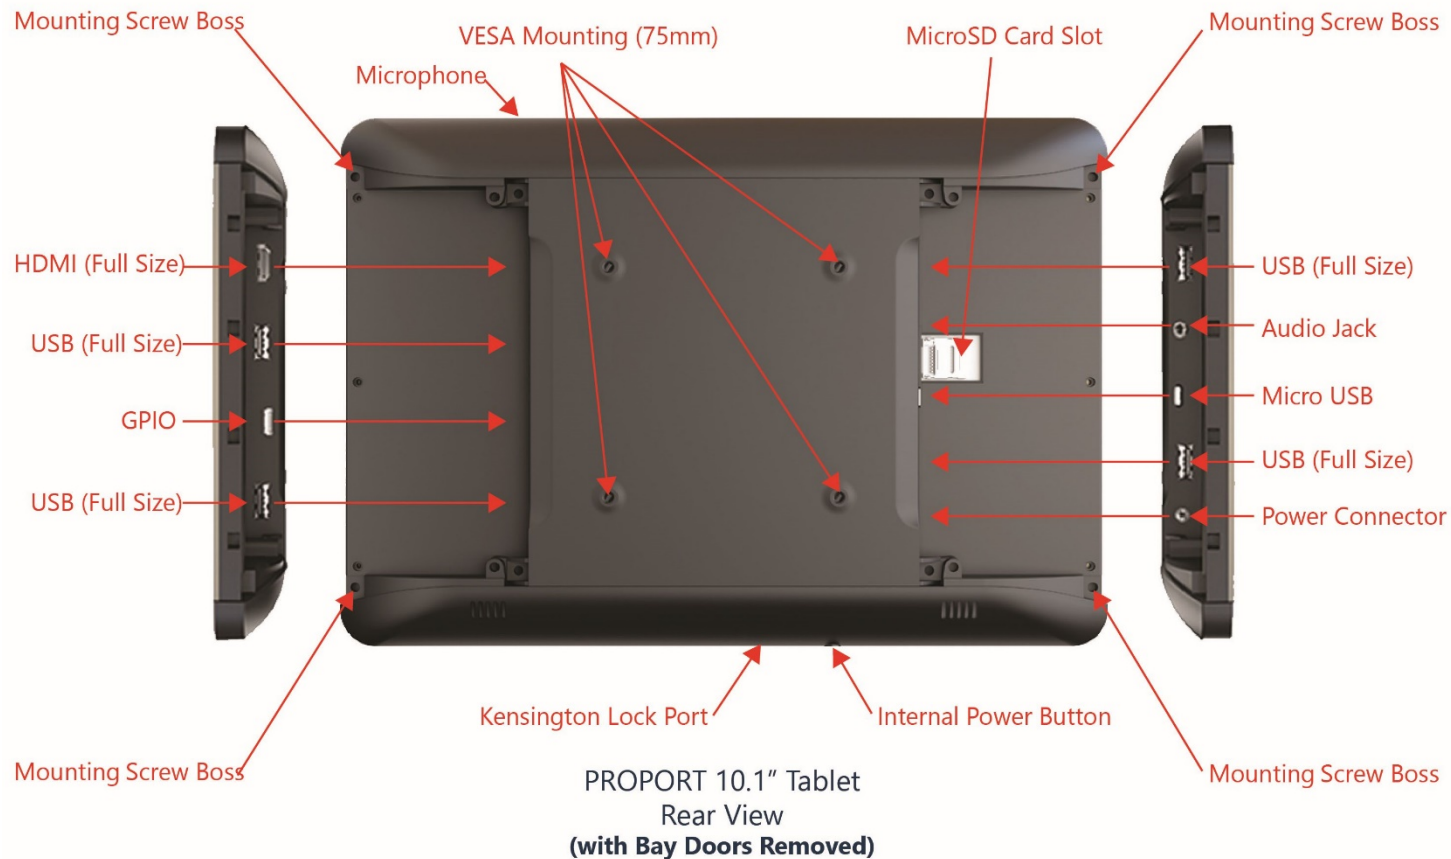

Introducing the PROPORT™

PROPORT is designed from the ground up for business and commercial installations. It delivers top-notch performance, and robust flexibility through its unique design. Connectivity, expandability, mounting and security are combined into a sleek, attractive form factor. Simplify the way you do business with **PROPORT**'s easy-to-deploy features while creating a remarkable and engaging experience. How is it different than any other tablet you've used before? It delivers all the functionality you need, right out of the box.

- ✓ Android 4.2 (Jelly Bean)
- ✓ 2.0 GHz Intel® Atom™ Z2580 Processor
- ✓ PowerVR SG X544 GPU
- ✓ 2 GB RAM
- ✓ 16 GB EMMC Flash ROM
- ✓ Bluetooth (v4.0 Broadcom 4330)
- ✓ WIFI (802.11 b/g/n Broadcom 4330)
- ✓ Ethernet Enabled (via USB to Ethernet dongle)
- ✓ 10.1" Capacitive, Multi-touch Screen Panel (1280×800)
- ✓ 4, USB 2.0 Ports (full-size, powered)
- ✓ Micro USB
- ✓ HDMI (full-size)
- ✓ MicroSD Card Slot
- ✓ GPIO (General Purpose Input/Output)
- ✓ Audio Headset / Microphone Jack (stereo)
- ✓ Microphone and Speakers (2 x .5w)
- ✓ Front Facing Camera (2 MP)
- ✓ Swipe to Wake Feature
- ✓ Dimensions: 260 x 170 x 25 mm (10 x 7 x 1 in.)

info@applieddevicetechnologies.com

www.AppliedDeviceTechnologies.com

Put PROPORT's unique features to work for you.

The **PROPORT** combines hardware and software features designed specifically for commercial use. For starters, it is a powerful 10.1" Android touch-screen tablet with built-in 75mm VESA compatible mounting, eight secured I/O ports and a simple but effective cable routing system. All of this in a sleek, attractive housing designed to withstand the rigors of commercial use.